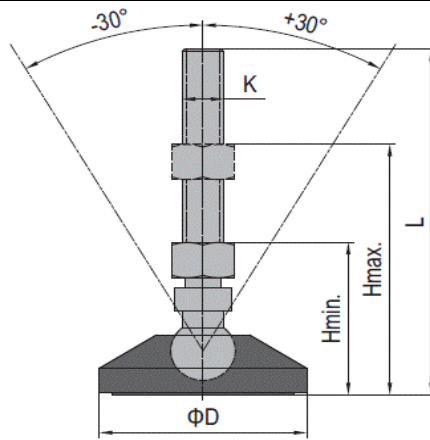

# FLOOR ELEMENTS

ALL ELEMENTS ARE SOLD IN SETS, INCLUDING CONNECTORS

MOUNTING PLATE  
MP4545

MOUNTING PLATE  
MP4590

MOUNTING PLATE  
MP9090

SWIWEL FOOT  
SFM12

WHEEL  
WM12

FLOOR BRACKET  
FB45