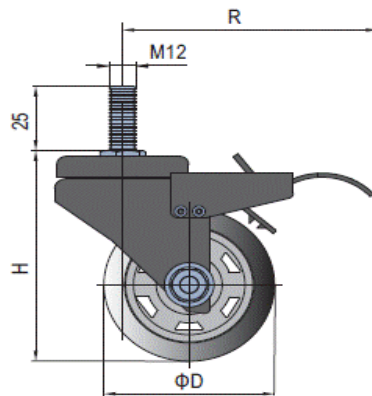

# FLOOR ELEMENTS

ALL ELEMENTS ARE SOLD IN SETS, INCLUDING CONNECTORS

MOUNTING PLATE  
MP4545

MOUNTING PLATE  
MP4590

MOUNTING PLATE  
MP9090

SWIWEL FOOT  
SFM12

WHEEL  
WM12

FLOOR BRACKET  
FB45