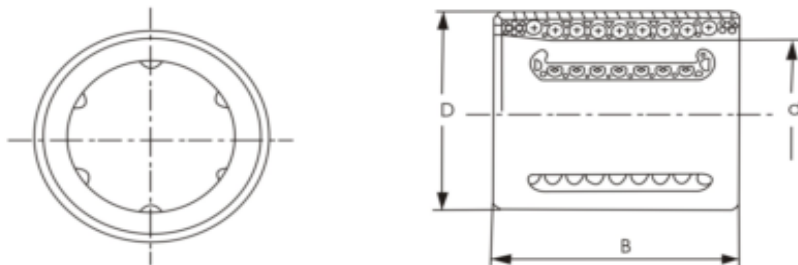

KH SERIES

ASIAN SERIES

Model Number	Number of Ball Rows	Main Dimensions			Basic Load Rating	
		d	D	B	Dynamic C (kgf)	Static Co (kgf)
KH0824	4	8	15	24	44	29
KH1026	4	10	17	26	51	38
KH1228	5	12	19	28	63	52
KH1428	5	14	21	28	63	52
KH1630	5	16	24	30	82	63
KH2030	6	20	28	30	97	81
KH2540	6	25	35	40	203	170
KH3050	7	30	40	50	286	276
KH4060	8	40	52	60	449	454
KH5070	9	50	62	70	561	643